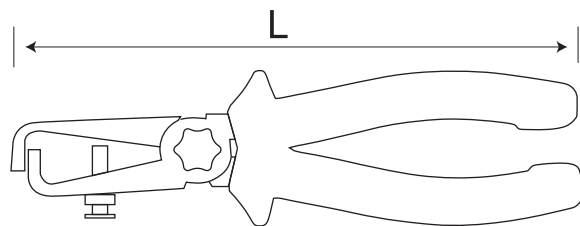

Wire Stripper 6"

Precisely align with wire sizes to ensure accurate stripping while minimizing the risk of damaging the copper conductor.

ITEM NO.	L(MM)	SIZE
VDEWSC	150	6"