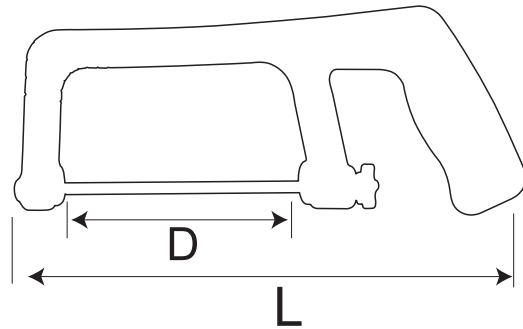

## VDE Insulated Hacksaw Frame

Strong, light frame for greater comfort and control. Ergonomic handle suitable for right and left handed users.

180° blade adjustment allows for easy vertical and horizontal cutting.

| ITEM NO. | L(MM) | D(MM) |
|----------|-------|-------|
| VDEJSFC  | 300   | 150   |