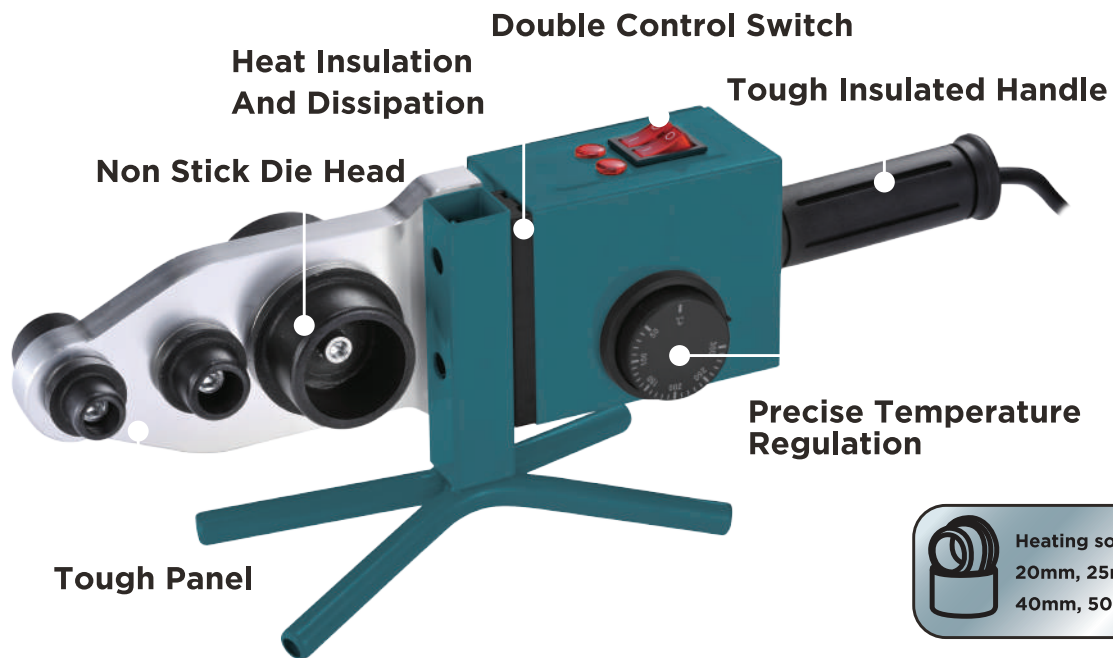

WELDING

PWM20-63C

PPR Welding Machine

20mm To 63mm

SPECIFICATIONS

| | |
|-----------------------|---------------|
| Rated Voltage: | 220V~240V |
| Rated Frequency: | 50/60Hz |
| Working Temperature: | 0-300°C |
| Rated Power: | 2200W |
| Working Range: | 20~63mm |
| Applying to: | PPR-PB-PE-PEX |
| Weight (Per Machine): | 1.31kg |