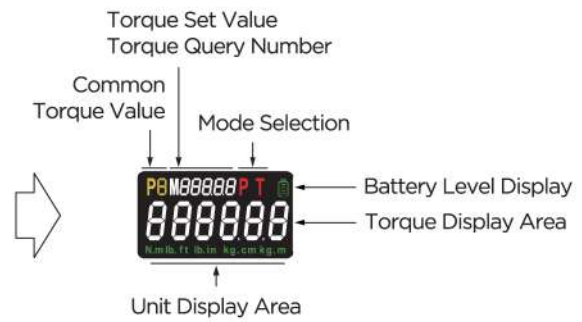

Digital Torque Adapter

ITEM NO.	DRIVER	TORQUE RANGE	ACCURACY	LENGTH(mm)	WEIGHT(g)
DTA12200	1/2"	10-200N.m	±2%	75	450
DTA12340	1/2"	17-340N.m	±2%	75	450