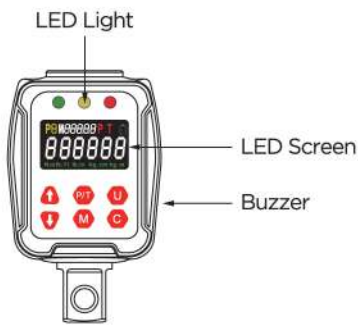

Digital Torque Adapter

ITEM NO.	DRIVER	TORQUE RANGE	ACCURACY	LENGTH(mm)	WEIGHT(g)
DTA12200	1/2"	10-200N.m	±2%	75	450
DTA12340	1/2"	17-340N.m	±2%	75	450