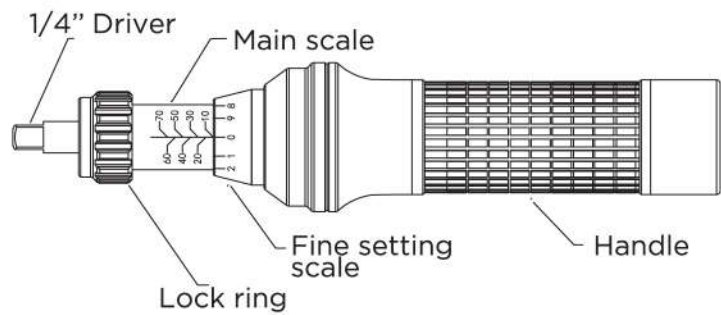

24Pcs Torque Screwdriver Set

Can be used with

Socket

Bits holder

Socket bits

ITEM NO.	DRIVER	TORQUE RANGE	ACCURACY	LENGTH(mm)	WEIGHT(g)
TSDS14006	1/4"	1-6N.m	±6%	180	315
TSDS14008	1/4"	2-8N.m	±6%	180	315

INCLUDING:

1 PC: Screwdriver

20 PCS Bits: H 1.5-2-2.5-3-4-5-6-8-10, T 6-7-8-9-10-15-20-25-30, PH 1-2.

1 PC: Adjustable Wrench

1 PC: Matte Spring Sleeve

1 PC: Quick-Release Clamp