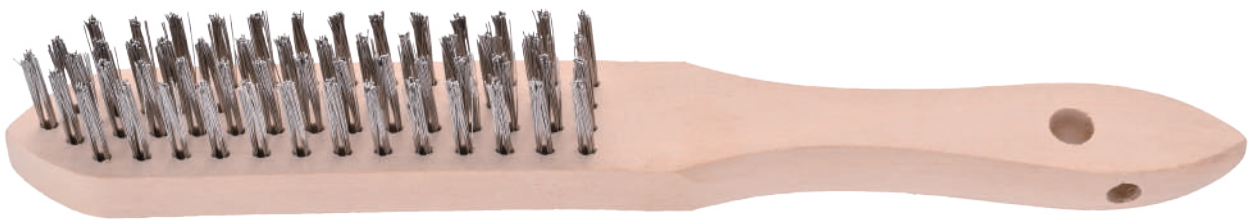

S.S Wire Brush 4 Row

Corrosion-resistant for critical uses:

- Suitable for boats and marine equipment
- Remove paint, scale, weld spatter and corrosion
- Maintain food-grade and marine equipment
- No iron contamination, safe for stainless & non-ferrous metals

Stainless Steel Wire

PRT No	Description	CTN QTY
SSWB4C	4 Row	120