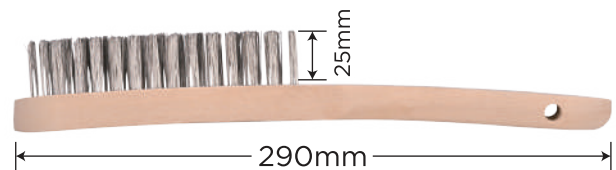

S.S Wire Brush 4 Row

Corrosion-resistant for critical uses:

- Suitable for boats and marine equipment
- Remove paint, scale, weld spatter and corrosion
- Maintain food-grade and marine equipment
- No iron contamination, safe for stainless & non-ferrous metals

Stainless Steel Wire

PRT No	Description	CTN QTY
SSWB4C	4 Row	120