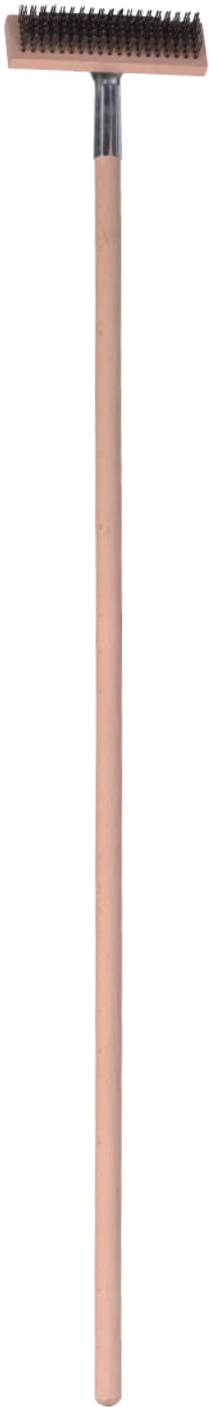

HAND TOOLS

Steel Wire

MWB1.2SC

Metal Wire Brush 1.2M With Scraper

- Long Reach: 1.2m handle cleans hard-to-reach areas easily.
- Strong Cleaning: Steel bristles remove tough rust, paint, and dirt.
- Durable Wood: Beech handle is sturdy and lasts long.
- Comfortable Use: Wood grip reduces hand fatigue.
- Wide Usage: Perfect for workshops, garages, and outdoor cleaning.

Outdoor Floors

Swimming Pool Decks & Surrounds

Plastic or Synthetic Carpets

Gaps in Walls & Pavers

Moss-Covered Pavements

Floors with Heavy Oil Stains