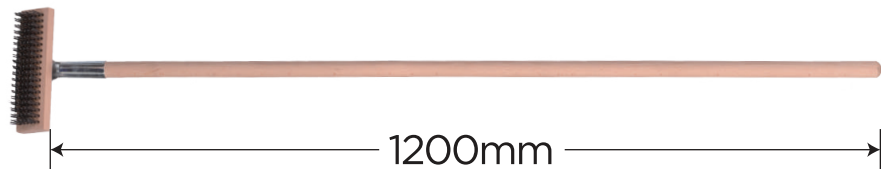

HAND TOOLS

Steel Wire

MWB1.2SC

Metal Wire Brush 1.2M With Scraper

- Long Reach: 1.2m handle cleans hard-to-reach areas easily.
- Strong Cleaning: Steel bristles remove tough rust, paint, and dirt.
- Durable Wood: Beech handle is sturdy and lasts long.
- Comfortable Use: Wood grip reduces hand fatigue.
- Wide Usage: Perfect for workshops, garages, and outdoor cleaning.

Outdoor Floors

Swimming Pool Decks & Surrounds

Plastic or Synthetic Carpets

Gaps in Walls & Pavers

Moss-Covered Pavements

Floors with Heavy Oil Stains