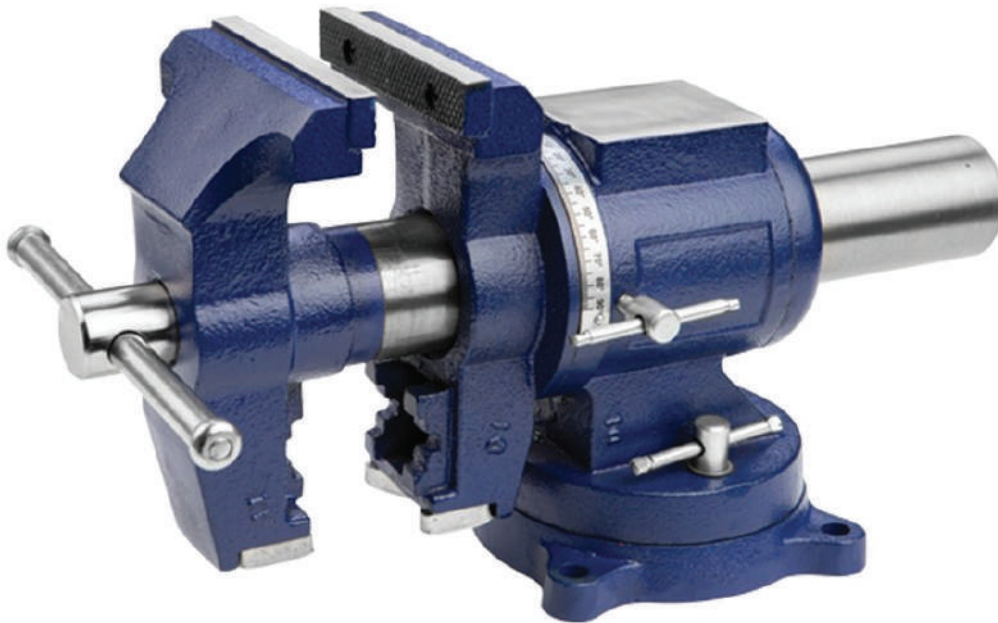

## Multi Purpose Bench Vice 5"

### TECHNICAL DATA

Part Number	MPRBV5C
Jaw Width	130mm
Jaw Height	22, 24mm
Total Height	242mm
Anvil (LxW)	70x65mm
Material	Cast Steel
Max. Clamping Width	130mm
Clamping Depth	70mm